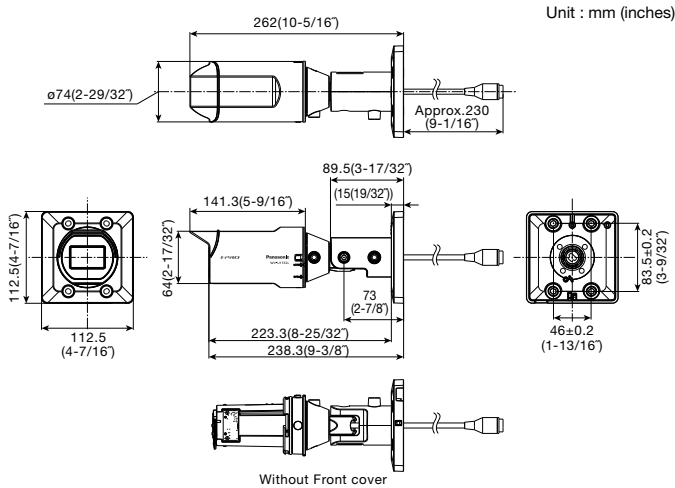

Appearance

Optional Accessories

Mount Bracket

Adapter Box WV-QJB500-W (i-PRO white)		Ceiling Mount Bracket WV-QCL100-W (i-PRO white)	
Pole Mount Bracket WV-QPL500-W (i-PRO white)		Corner Mount Bracket WV-QCN500-W (i-PRO white)	

• The brackets are available in three colors, i-PRO white, Light gray, and Fine silver. It is possible to use them in the different color combination.

Trademarks and registered trademarks

– iPad and iPhone are trademarks of Apple Inc., registered in the U.S. and other countries.
– Android is a trademark of Google LLC.
– ONVIF and the ONVIF logo are trademarks or registered trademarks of Onvif Inc.
– All other trademarks identified herein are the property of their respective owners.

Important

– Safety Precaution : Carefully read the Basic Information, Installation Guide and Operating Instructions before using this product.
– Panasonic cannot be responsible for the performance of the network and/or other manufacturers' products used on the network.

• Masses and dimensions are approximate. • Specifications are subject to change without notice.

DISTRIBUTED BY :

Panasonic i-PRO Sensing Solutions Co., Ltd.

<https://ipro.panasonic.com>

<https://security.panasonic.com>

<https://www.facebook.com/Panasonicnetworkcamera/>

(2A-236AA)